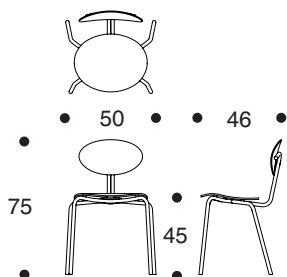

artek
ARTEK.FI